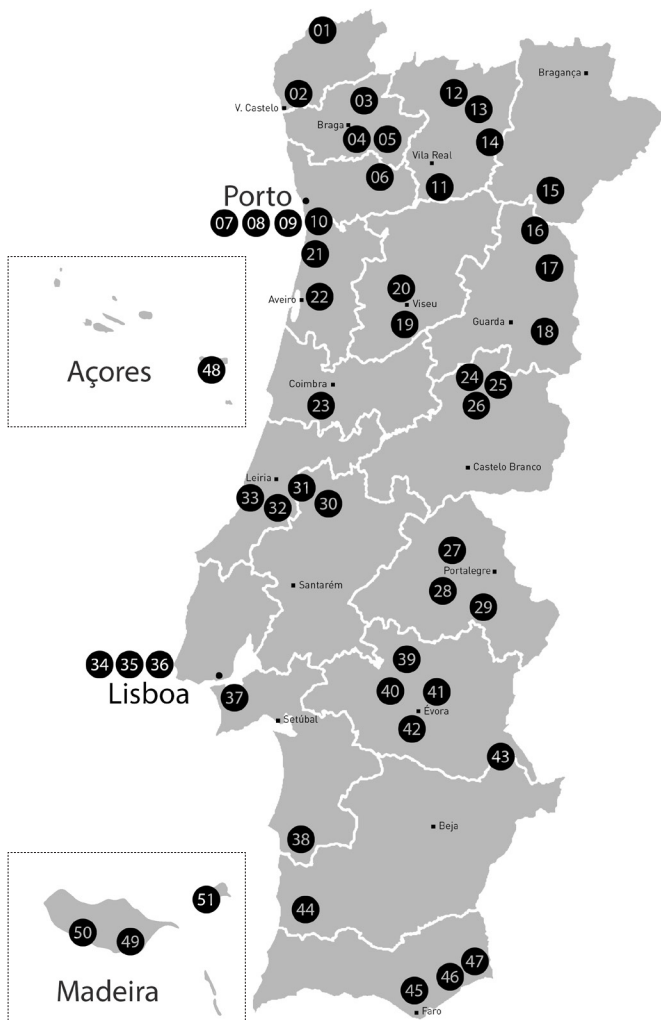

Architectural Guide North and Centre of Portugal

219 GPS Mapped Projects

Architectural Guide South and Islands of Portugal

288 GPS Mapped Projects

Architectural Guide Rehabilitated Buildings and Spaces

154 GPS Mapped Projects